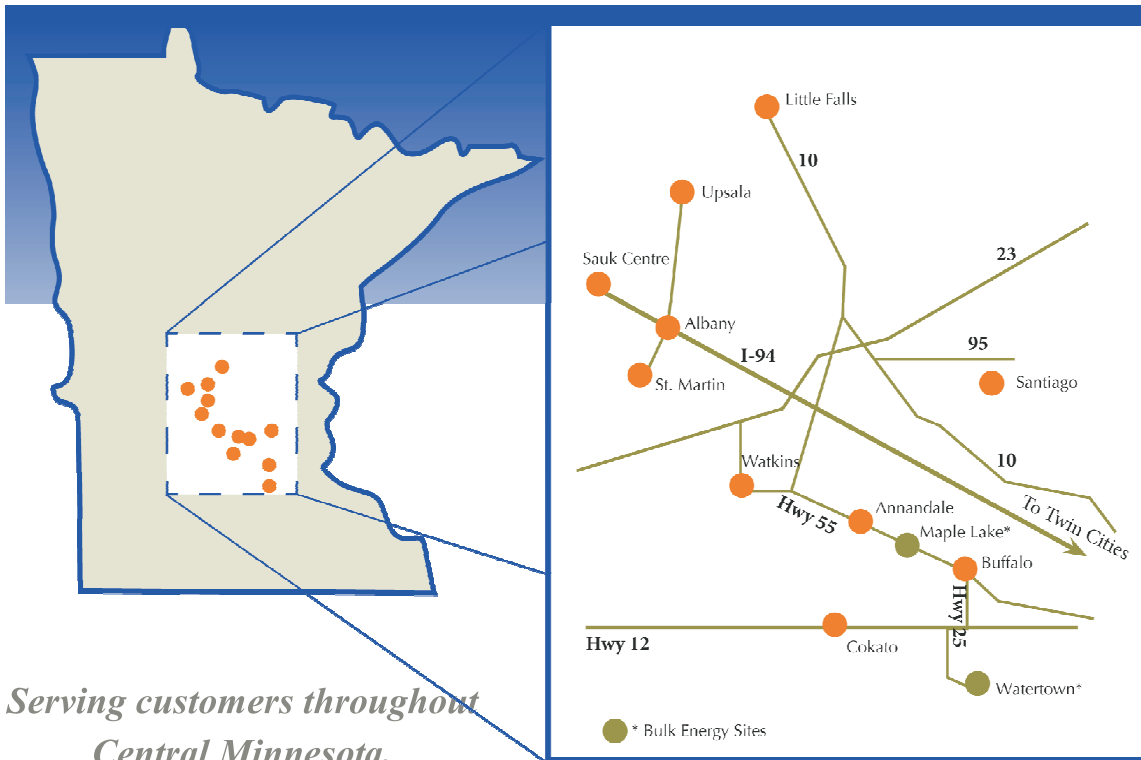

Centra Sota Cooperative

Albany ● ● ●
21825 County Road 54
Albany, MN 56307
Phone: 320-845-4791,
or 320-845-2351

Albany Feed Mill ●
1121 County Road 10
Albany, MN 56307
Phone: 320-845-4086

Annandale Cenex ●
50 Elm Street E
Annandale, MN 55302
Phone: 320-274-2556

Buffalo Main Office ● ● ●
2852 County Rd 12 N
Buffalo, MN 55313
Phone: 763-682-1464
Toll Free: 800-229-1464

Buffalo Country Store ●
101 8th Street NE
Buffalo, MN 55313
Phone 763-682-2783

Cokato ● ●
190 Jackson Ave SW
Cokato, MN 55321
Phone: 320-286-6142
Toll Free: 877-525-3734

Little Falls ● ● ●
303 NE 6th Street
Little Falls, MN 56345
Phone: 320-632-3631
Toll Free: 800-450-3631

Little Falls ●
400 NE 5th Street
Little Falls, MN 56345
Phone: 320-632-9310

St. Martin ● ● ● ●
111 Main Street
St. Martin, MN 56376
Phone: 320-548-3245
Toll Free: 800-447-1045

Santiago ● ●
2168 165th Avenue
Santiago, MN 55377
Phone: 763-662-2285
Toll Free: 877-606-2285

Sauk Centre ●
1320 Sinclair Lewis Ave
Sauk Centre, MN 56378
Phone: 320-351-2227
Toll Free: 800-431-2667

Upsala ● ● ● ●
119 W Elm Street
Upsala, MN 56384
Phone: 320-573-2186
Toll Free: 800-290-2333

Watkins ● ● ● ●
500 4th Street N
Watkins, MN 55389
Phone: 320-764-9635
Toll Free: 800-669-9635

*Serving customers throughout
Central Minnesota.*

Centra Sota Department Key

- Agronomy
- Finance & Ins.
- Retail - Country Store
- Energy
- Feed & Grain
- Lawn Care